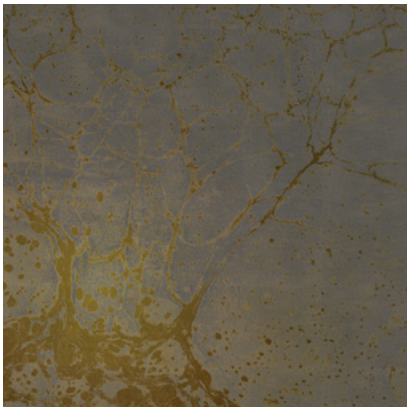

Calico

LUNARIS

Tear Sheet

Lunaris celebrates the mesmerizing qualities of the night sky.

CHAMPAGNE

FOG

MIDNIGHT

OXIDE

POLARIS

RAKU

SAPPHIRE

TIDE

Lunaris Oxide

Suitable for residential and some commercial projects

COLOR
Oxide

ITEM
1516

CONTENT
Dutch Metal Leaf

PANEL WIDTH
34" / 864 mm trimmed

PANEL HEIGHT
120" / 3048 mm standard

REPEAT
Non-repeating

STOCK
Made to order

LEAD TIME
4 weeks to print

MINIMUM
1 panel

PRICE
Available upon request