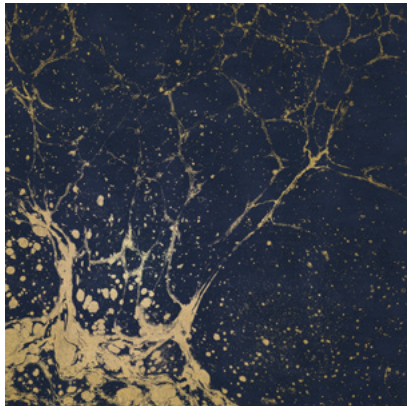

Calico

LUNARIS

Tear Sheet

Lunaris celebrates the mesmerizing qualities of the night sky.

CHAMPAGNE

FOG

MIDNIGHT

OXIDE

POLARIS

RAKU

SAPPHIRE

TIDE

Lunaris Oxide

Suitable for residential and some commercial projects

COLOR
Oxide

ITEM
1516

CONTENT
Dutch Metal Leaf

PANEL WIDTH
34" / 864 mm trimmed

PANEL HEIGHT
120" / 3048 mm standard

REPEAT
Non-repeating

STOCK
Made to order

LEAD TIME
4 weeks to print

MINIMUM
1 panel

PRICE
Available upon request