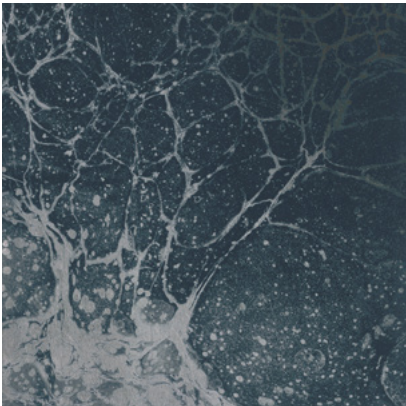

Calico

LUNARIS

Tear Sheet

Lunaris celebrates the mesmerizing qualities of the night sky.

CHAMPAGNE

FOG

MIDNIGHT

OXIDE

POLARIS

RAKU

SAPPHIRE

TIDE

Lunaris Oxide

Suitable for residential and some commercial projects

COLOR
Oxide

ITEM
1516

CONTENT
Dutch Metal Leaf

PANEL WIDTH
34" / 864 mm trimmed

PANEL HEIGHT
120" / 3048 mm standard

REPEAT
Non-repeating

STOCK
Made to order

LEAD TIME
4 weeks to print

MINIMUM
1 panel

PRICE
Available upon request