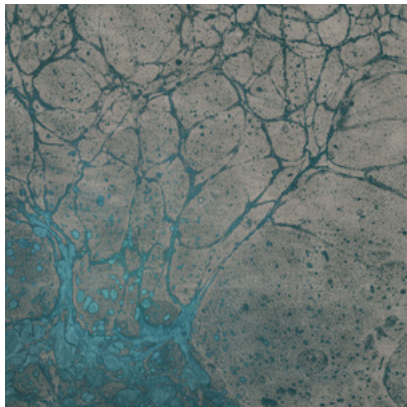

Calico

LUNARIS

Tear Sheet

Lunaris celebrates the mesmerizing qualities of the night sky.

CHAMPAGNE

FOG

MIDNIGHT

OXIDE

POLARIS

RAKU

SAPPHIRE

TIDE

Lunaris Oxide

Suitable for residential and some commercial projects

COLOR
Oxide

ITEM
1516

CONTENT
Dutch Metal Leaf

PANEL WIDTH
34" / 864 mm trimmed

PANEL HEIGHT
120" / 3048 mm standard

REPEAT
Non-repeating

STOCK
Made to order

LEAD TIME
4 weeks to print

MINIMUM
1 panel

PRICE
Available upon request