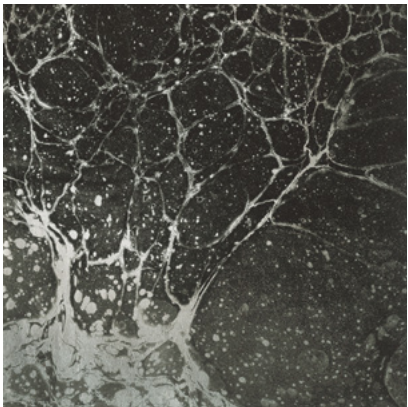

Calico

LUNARIS

Tear Sheet

Lunaris celebrates the mesmerizing qualities of the night sky.

CHAMPAGNE

FOG

MIDNIGHT

OXIDE

POLARIS

RAKU

SAPPHIRE

TIDE

Lunaris Oxide

Suitable for residential and some commercial projects

COLOR
Oxide

ITEM
1516

CONTENT
Dutch Metal Leaf

PANEL WIDTH
34" / 864 mm trimmed

PANEL HEIGHT
120" / 3048 mm standard

REPEAT
Non-repeating

STOCK
Made to order

LEAD TIME
4 weeks to print

MINIMUM
1 panel

PRICE
Available upon request