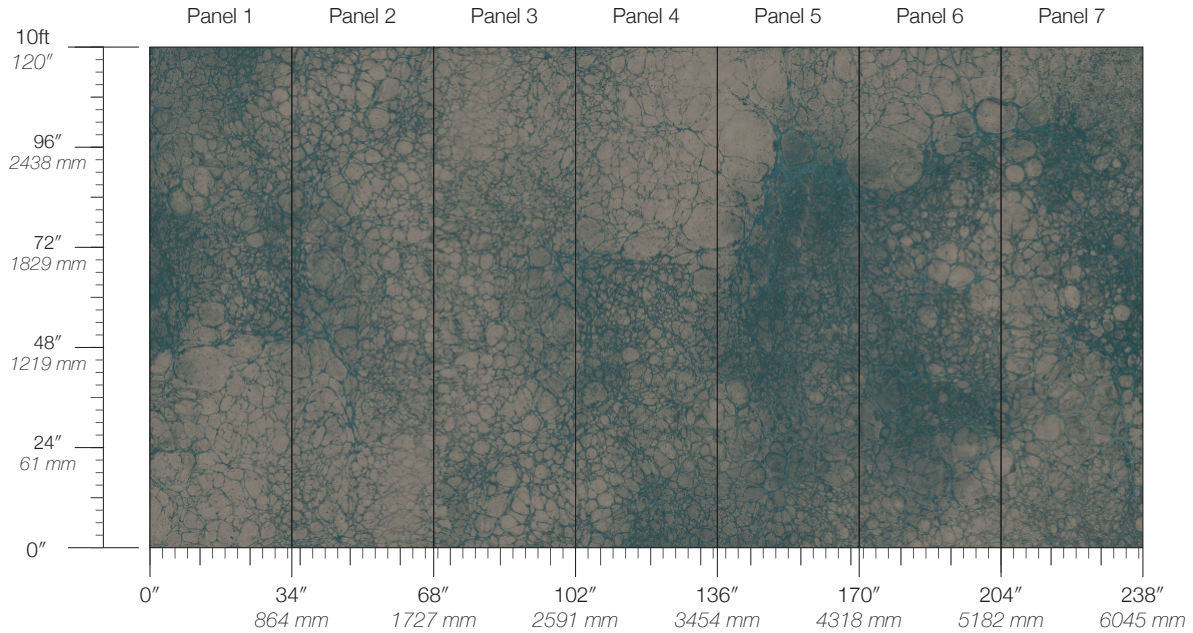

Lunaris Oxide

Suitable for residential and some commercial projects

COLOR
Oxide

ITEM
1516

CONTENT
Dutch Metal Leaf

PANEL WIDTH
34" / 864 mm trimmed

PANEL HEIGHT
120" / 3048 mm standard

REPEAT
Non-repeating

STOCK
Made to order

LEAD TIME
4 weeks to print

MINIMUM
1 panel

PRICE
Available upon request

ORIGIN
USA

DETAILS
Custom options available

MAINTENANCE
Water-based cleanser

ENVIRONMENTAL
Formaldehyde Free
Heavy Metal Free
PVC Free

SPECS
Paper-backed metal leaf
7.2 oz per square yard
244 g per linear meter
Smooth metallic surface with
hand-applied leaf

TESTING
(US) ASTM E84 Adhered Class A
(EU) EN 15102 Class D-s3 / d2

CONTACT
sales@calicowallpaper.com
+1 718 243 1705
57 Lispenard Street
New York, NY 10013 USA

DISCLAIMER
Refer to our website to
see the full mural artwork.
Reference the physical sample
for color and texture. Panel
maps represent mural
artwork only.